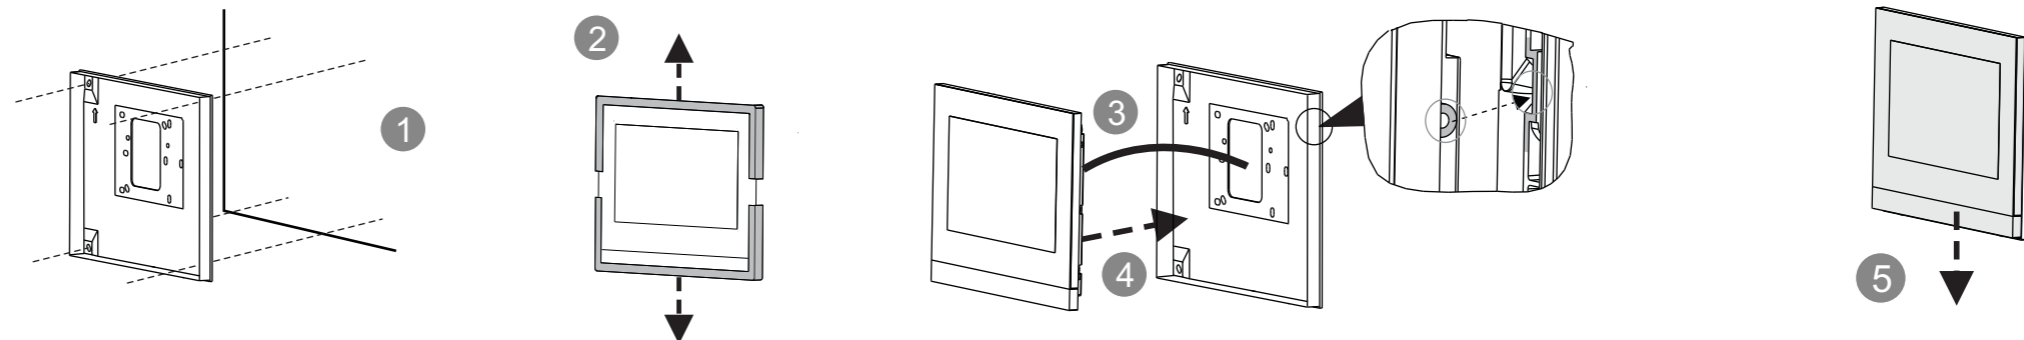

Product dimension (Unit: mm)

Installation height

IPtouch 7

IPtouch 10

M2238.-.

Surface-mounted box (Unit: mm)

Global

VDE&BS&CN

NEMA

NEMA

NEMA&Italy

Swiss

IP touch 7

IP touch 10

M2238.-.

Surface-mounted installation

This installation method is not suitable for IPtouch (LAN+LAN)

Desktop installation

This installation method is not suitable for IPtouch (LAN+LAN)

Flush-mounted installation

Cavity wall installation

Replacing the end strip