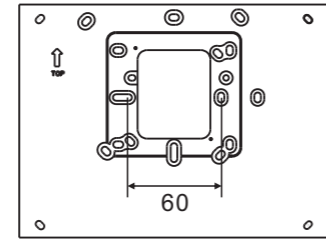

Product dimension (Unit: mm)

Installation height

IPtouch 7

IPtouch 10

M2238.-.

Surface-mounted box (Unit: mm)

Global

VDE&BS&CN

NEMA

NEMA

NEMA&Italy

Swiss

IP touch 7

IP touch 10

M2238.-.

Surface-mounted installation