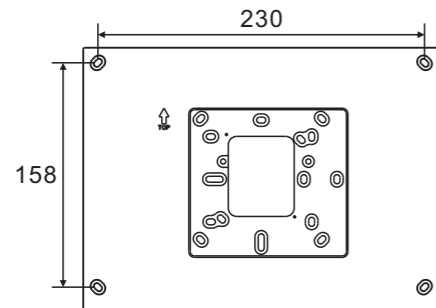

Product dimension (Unit: mm)

Installation height

IPtouch 7

IPtouch 10

M2238.-.

Surface-mounted box (Unit: mm)

Global

VDE&BS&CN

NEMA

NEMA

NEMA&Italy

Swiss

IP touch 7

IP touch 10

M2238.-.

Surface-mounted installation

This installation method is not suitable for IPtouch (LAN+LAN)

Desktop installation

This installation method is not suitable for IPtouch (LAN+LAN)

Flush-mounted installation

Cavity wall installation

Replacing the end strip