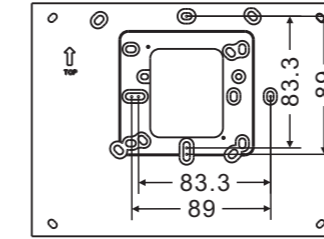

Product dimension (Unit: mm)

Installation height

IPtouch 7

IPtouch 10

M2238.-.

Surface-mounted box (Unit: mm)

Global

VDE&BS&CN

NEMA

NEMA

NEMA&Italy

Swiss

IP touch 7

IP touch 10

M2238.-.

Surface-mounted installation