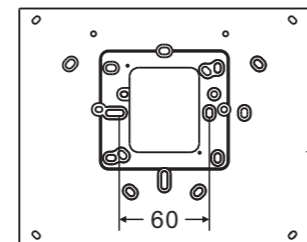

Product dimension (Unit: mm)

Installation height

IPtouch 7

IPtouch 10

M2238.-.

Surface-mounted box (Unit: mm)

Global

VDE&BS&CN

NEMA

NEMA

NEMA&Italy

Swiss

IP touch 7

IP touch 10

M2238.-.

Surface-mounted installation

This installation method is not suitable for IPtouch (LAN+LAN)

Desktop installation

This installation method is not suitable for IPtouch (LAN+LAN)

Flush-mounted installation

Cavity wall installation

Replacing the end strip