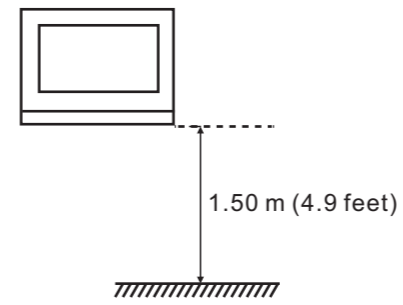

Product dimension (Unit: mm)

Installation height

IPtouch 7

IPtouch 10

M2238.-.

Surface-mounted box (Unit: mm)

Global

VDE&BS&CN