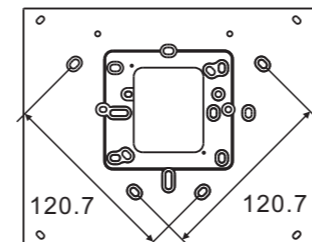

Product dimension (Unit: mm)

Installation height

IPtouch 7

IPtouch 10

M2238.-.

Surface-mounted box (Unit: mm)

Global

VDE&BS&CN

NEMA

NEMA

NEMA&Italy

Swiss

IP touch 7

IP touch 10

M2238.-.

Surface-mounted installation

This installation method is not suitable for IPtouch (LAN+LAN)

Desktop installation

This installation method is not suitable for IPtouch (LAN+LAN)

Flush-mounted installation

Cavity wall installation

Replacing the end strip