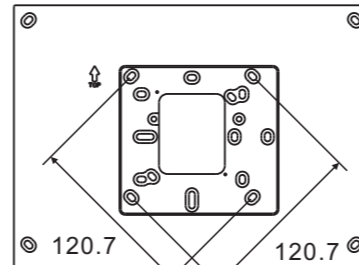

Product dimension (Unit: mm)

Installation height

IPtouch 7

IPtouch 10

M2238.-.

Surface-mounted box (Unit: mm)

Global

VDE&BS&CN

NEMA

NEMA

NEMA&Italy

Swiss

IP touch 7

IP touch 10

M2238.-.

Surface-mounted installation

This installation method is not suitable for IPtouch (LAN+LAN)

Desktop installation

This installation method is not suitable for IPtouch (LAN+LAN)

Flush-mounted installation

Cavity wall installation

Replacing the end strip