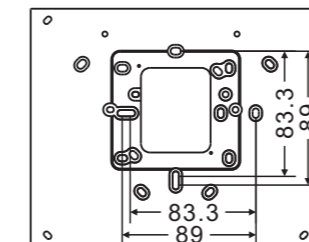

Product dimension (Unit: mm)

Installation height

IPtouch 7

IPtouch 10

M2238.-.

Surface-mounted box (Unit: mm)

Global

VDE&BS&CN

NEMA

NEMA

NEMA&Italy

Swiss

IP touch 7

IP touch 10

M2238.-.

Surface-mounted installation

This installation method is not suitable for IPtouch (LAN+LAN)

Desktop installation

This installation method is not suitable for IPtouch (LAN+LAN)

Flush-mounted installation

Cavity wall installation

Replacing the end strip