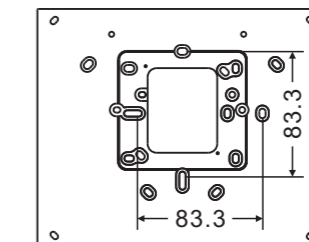

Product dimension (Unit: mm)

Installation height

IPtouch 7

IPtouch 10

M2238.-.

Surface-mounted box (Unit: mm)

Global

VDE&BS&CN

NEMA

NEMA

NEMA&Italy

Swiss

IP touch 7

IP touch 10

M2238.-.

Surface-mounted installation

This installation method is not suitable for IPtouch (LAN+LAN)

Desktop installation

This installation method is not suitable for IPtouch (LAN+LAN)

Flush-mounted installation

Cavity wall installation

Replacing the end strip