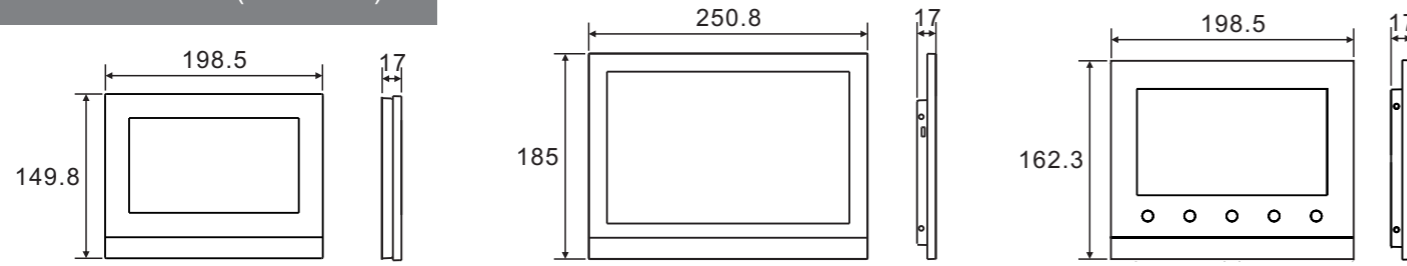

Product dimension (Unit: mm)

Installation height

IPtouch 7

IPtouch 10

M2238.-.

Surface-mounted box (Unit: mm)

Global

VDE&BS&CN

NEMA

NEMA

NEMA&Italy

Swiss

IP touch 7

IP touch 10

M2238.-.

Surface-mounted installation