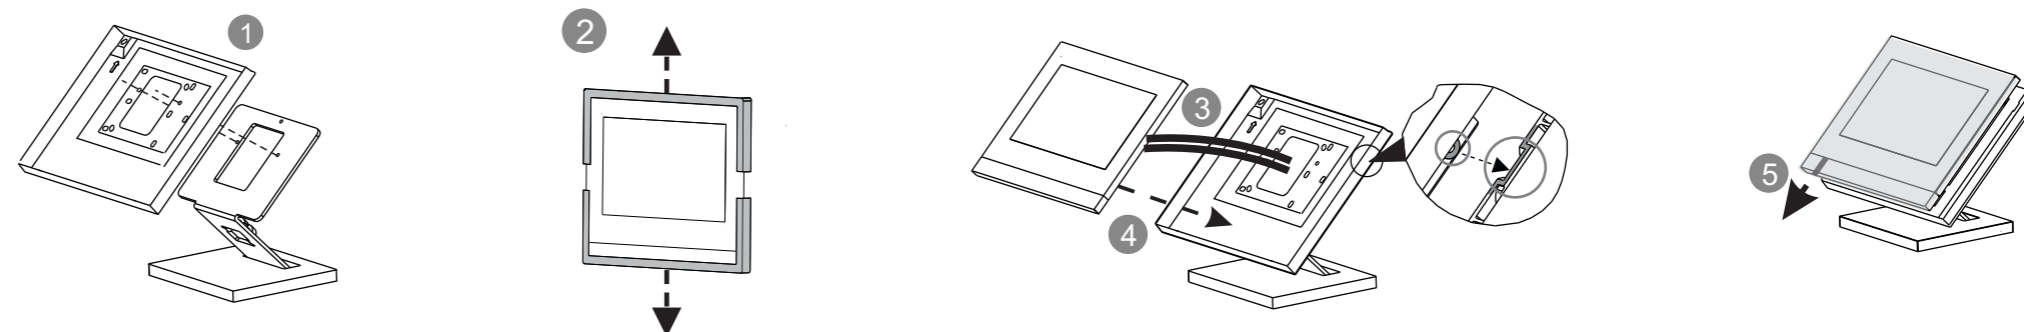

NEMA

NEMA

NEMA&Italy

Swiss

IP touch 7

IP touch 10

M2238.-.

Surface-mounted installation

This installation method is not suitable for IPtouch (LAN+LAN)

Desktop installation

This installation method is not suitable for IPtouch (LAN+LAN)

Flush-mounted installation

Cavity wall installation

Replacing the end strip