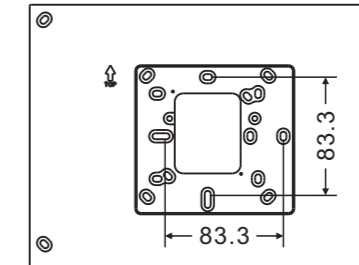

Product dimension (Unit: mm)

Installation height

IPtouch 7

IPtouch 10

M2238.-.

Surface-mounted box (Unit: mm)

Global

VDE&BS&CN

NEMA

NEMA

NEMA&Italy

Swiss

IP touch 7

IP touch 10

M2238.-.

Surface-mounted installation

This installation method is not suitable for IPtouch (LAN+LAN)

Desktop installation

This installation method is not suitable for IPtouch (LAN+LAN)

Flush-mounted installation

Cavity wall installation

Replacing the end strip