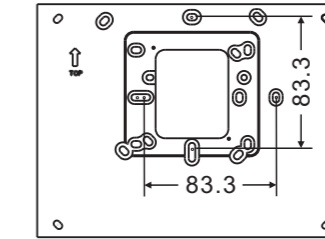

Product dimension (Unit: mm)

Installation height

IPtouch 7

IPtouch 10

M2238.-.

Surface-mounted box (Unit: mm)

Global

VDE&BS&CN

NEMA

NEMA

NEMA&Italy

Swiss

IP touch 7

IP touch 10

M2238.-.

Surface-mounted installation