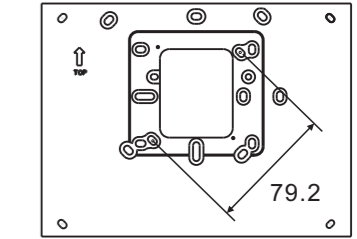

Product dimension (Unit: mm)

Installation height

IPtouch 7

IPtouch 10

M2238.-.

Surface-mounted box (Unit: mm)

Global

VDE&BS&CN

NEMA

NEMA

NEMA&Italy

Swiss

IP touch 7

IP touch 10

M2238.-.

Surface-mounted installation