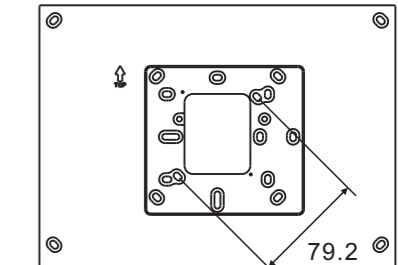

Product dimension (Unit: mm)

Installation height

IPtouch 7

IPtouch 10

M2238.-.

Surface-mounted box (Unit: mm)

Global

VDE&BS&CN

NEMA

NEMA

NEMA&Italy

Swiss

IP touch 7

IP touch 10

M2238.-.

Surface-mounted installation

This installation method is not suitable for IPtouch (LAN+LAN)

Desktop installation

This installation method is not suitable for IPtouch (LAN+LAN)

Flush-mounted installation

Cavity wall installation

Replacing the end strip