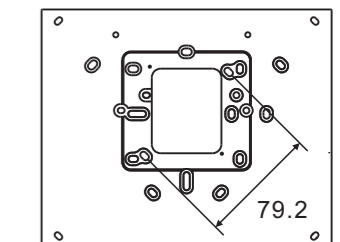

Product dimension (Unit: mm)

Installation height

IPtouch 7

IPtouch 10

M2238.-.

Surface-mounted box (Unit: mm)

Global

VDE&BS&CN

NEMA

NEMA

NEMA&Italy

Swiss

IP touch 7

IP touch 10

M2238.-.

Surface-mounted installation

This installation method is not suitable for IPtouch (LAN+LAN)

Desktop installation

This installation method is not suitable for IPtouch (LAN+LAN)

Flush-mounted installation

Cavity wall installation

Replacing the end strip