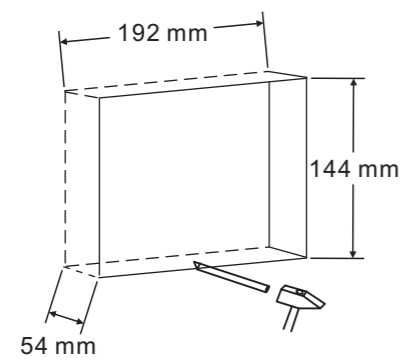

Product dimension (Unit: mm)

Installation height

IPtouch 7

IPtouch 10

M2238.-.

Surface-mounted box (Unit: mm)

Global

VDE&BS&CN

This installation method is not suitable for IPtouch (LAN+LAN)

Desktop installation

This installation method is not suitable for IPtouch (LAN+LAN)

Flush-mounted installation

Cavity wall installation

Replacing the end strip