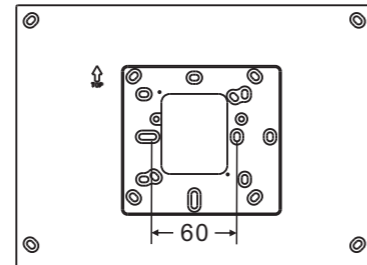

Product dimension (Unit: mm)

Installation height

IPtouch 7

IPtouch 10

M2238.-.

Surface-mounted box (Unit: mm)

Global

VDE&BS&CN

NEMA

NEMA

NEMA&Italy

Swiss

IP touch 7

IP touch 10

M2238.-.

Surface-mounted installation

This installation method is not suitable for IPtouch (LAN+LAN)

Desktop installation

This installation method is not suitable for IPtouch (LAN+LAN)

Flush-mounted installation

Cavity wall installation

Replacing the end strip