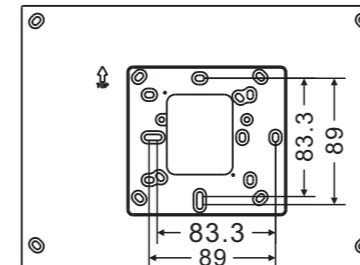

Product dimension (Unit: mm)

Installation height

IPtouch 7

IPtouch 10

M2238.-.

Surface-mounted box (Unit: mm)

Global

VDE&BS&CN

NEMA

NEMA

NEMA&Italy

Swiss

IP touch 7

IP touch 10

M2238.-.

Surface-mounted installation

This installation method is not suitable for IPtouch (LAN+LAN)

Desktop installation

This installation method is not suitable for IPtouch (LAN+LAN)

Flush-mounted installation

Cavity wall installation

Replacing the end strip