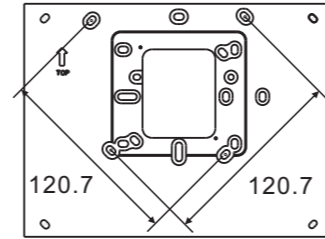

Product dimension (Unit: mm)

Installation height

IPtouch 7

IPtouch 10

M2238.-.

Surface-mounted box (Unit: mm)

Global

VDE&BS&CN

NEMA

NEMA

NEMA&Italy

Swiss

IP touch 7

IP touch 10

M2238.-.

Surface-mounted installation