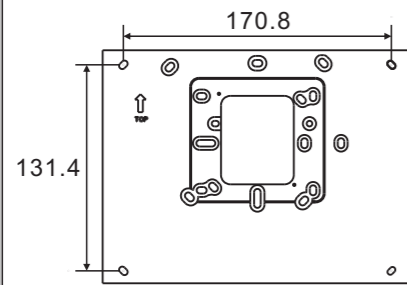

Product dimension (Unit: mm)

Installation height

IPtouch 7

IPtouch 10

M2238.-.

Surface-mounted box (Unit: mm)

Global

VDE&BS&CN

NEMA

NEMA

NEMA&Italy

Swiss

IP touch 7

IP touch 10

M2238.-.

Surface-mounted installation