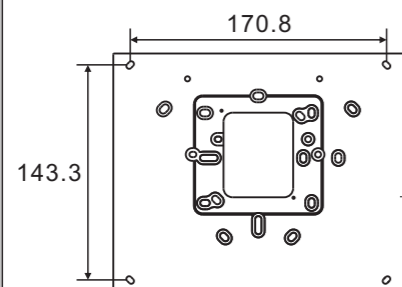

Product dimension (Unit: mm)

Installation height

IPtouch 7

IPtouch 10

M2238.-.

Surface-mounted box (Unit: mm)

Global

VDE&BS&CN

NEMA

NEMA

NEMA&Italy

Swiss

IP touch 7

IP touch 10

M2238.-.

Surface-mounted installation